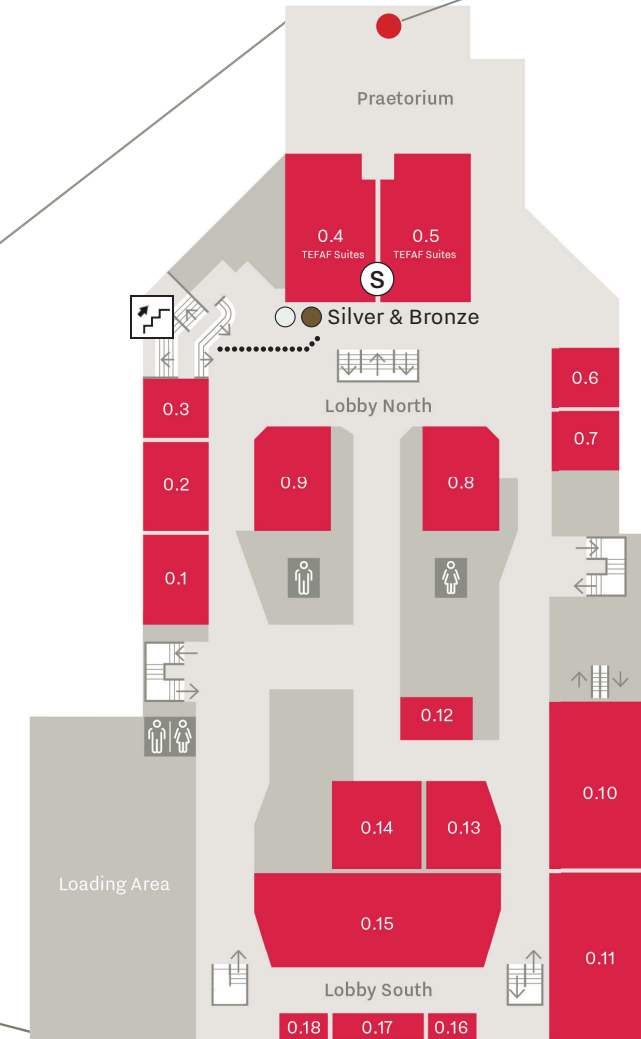

Level 1 |
The Gold Suite and TEFAF are located at level 1

Level 0 |
The Silver and Bronze Suites are located at level 0

Catering room
Silver & Bronze Suites

Stairs between level 0 and 1

(S) Suites

● Gold

○ Silver

● Bronze

● Catering room | Silver & Bronze Suites