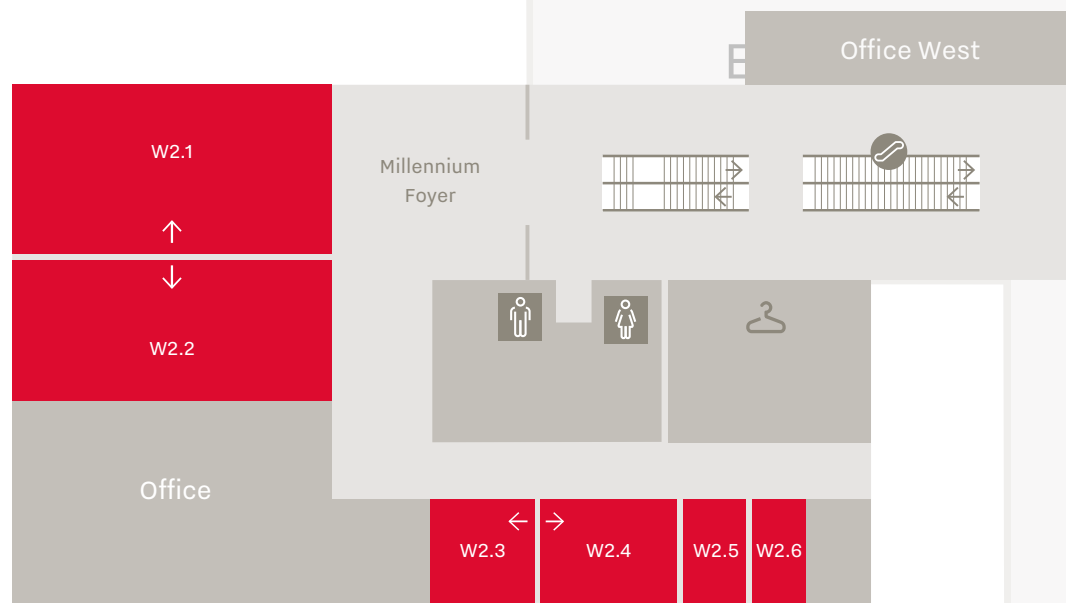

West Hall  
7.200 sqm

No  
10

South H  
10.000 s

Euro Centre