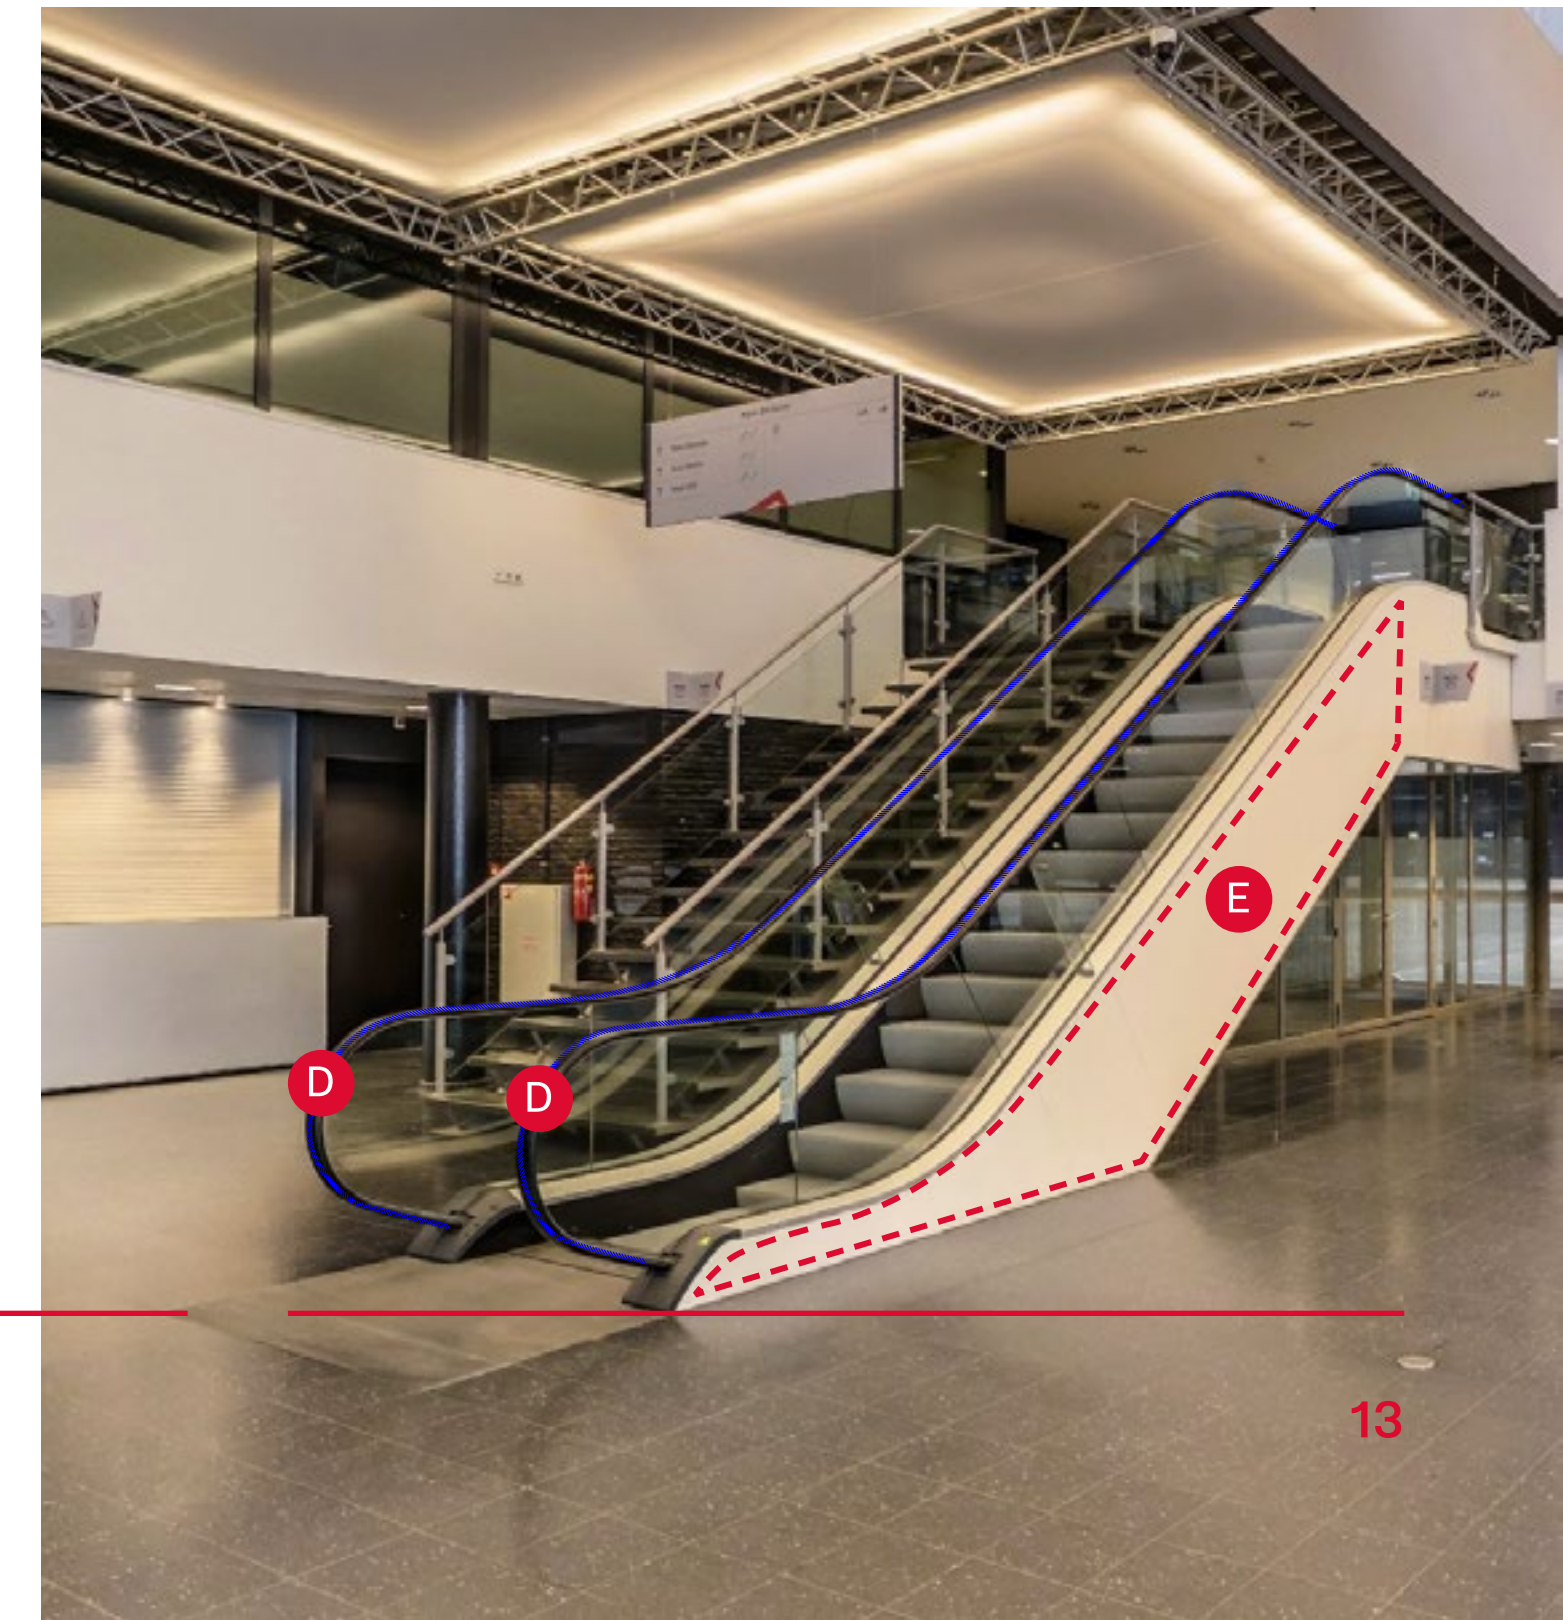

Product

Item price

Size (W x H)

Location

A	Stickers staircase near main entrance	€ 780,-	300 x 15 cm (38 pcs)	Main entrance
B	Floor stickers footsteps (or shape)	€ 590,-	30 x 12 cm (200 pcs)	On request
C	Desk sticker - Office 1.2	€ 420,-	467 x 104 cm	Forum Passage
	Desk sticker - Top - Office 1.2	€ 146,-	467 x 30 cm	Forum Passage
D	Escalator sticker: handrail	€ 24,- per meter	7 x 100 cm	Main entrance
E	Escalator sticker: side wall	€ 1.393,-	Custom	Main entrance
	Escalator sticker: side wall	€ 1.393,-	Custom	Main entrance

Transform MECC Maastricht's main entrance! Add stickers to escalators, footstep stickers, and dress up the reception desk. Create an immersive experience from the first step.