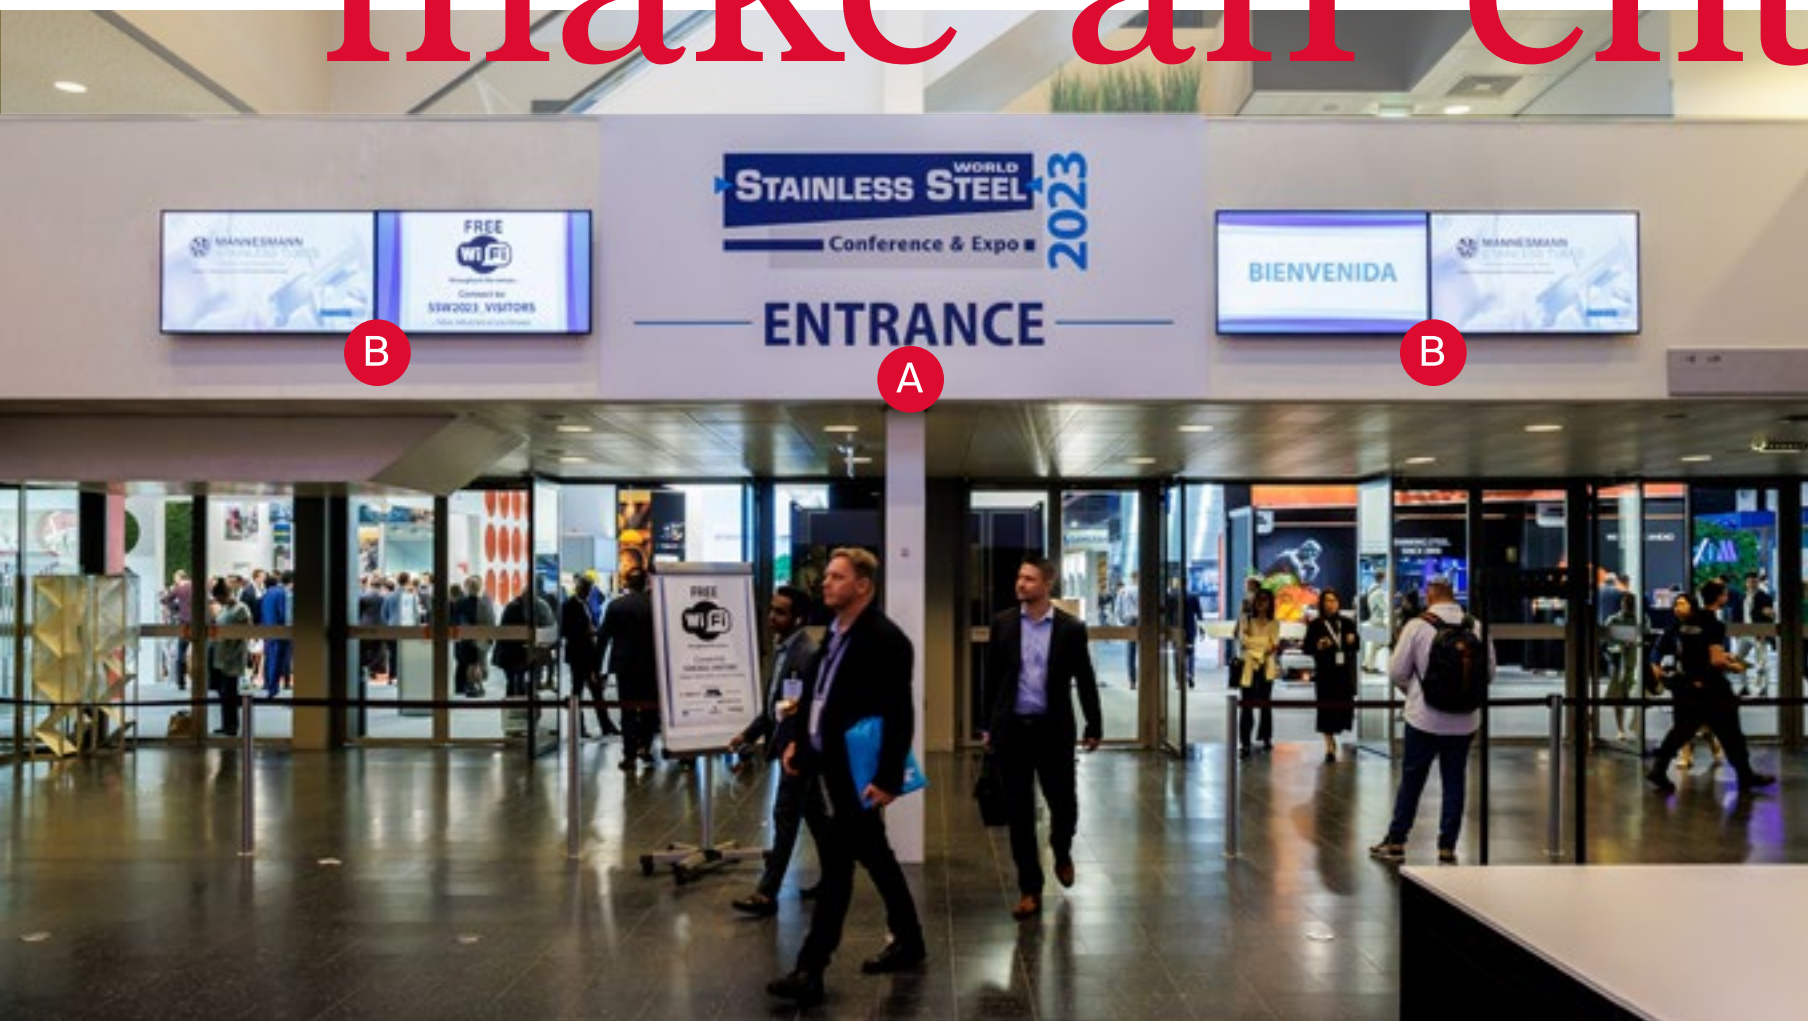

We help you to make an entrance

Create a welcoming atmosphere and captivate attendees from the moment they arrive. Make a memorable first impression with our versatile marketing possibilities.

Product	Item price	1 mos.	12 mos.	Size (W x H)	Location
A Welcome board (forex)	€ 721,-			350 x 165 cm	Main entrance
B 4 Screens at main entrance	€ 450,-			1920 x 1080 px	Main entrance
C Welcome banner	€ 750,-			525 x 125 cm	Winter garden
D Goodbye banner	€ 750,-			525 x 125 cm	Main entrance
E Large Advertising banner	€ 651,-	€1.953	€19.530	325 x 325 cm	Winter garden
F Small Advertising banner	€ 644,-	€ 1.932,-	€ 19.320,-	325 x 225 cm	Winter garden