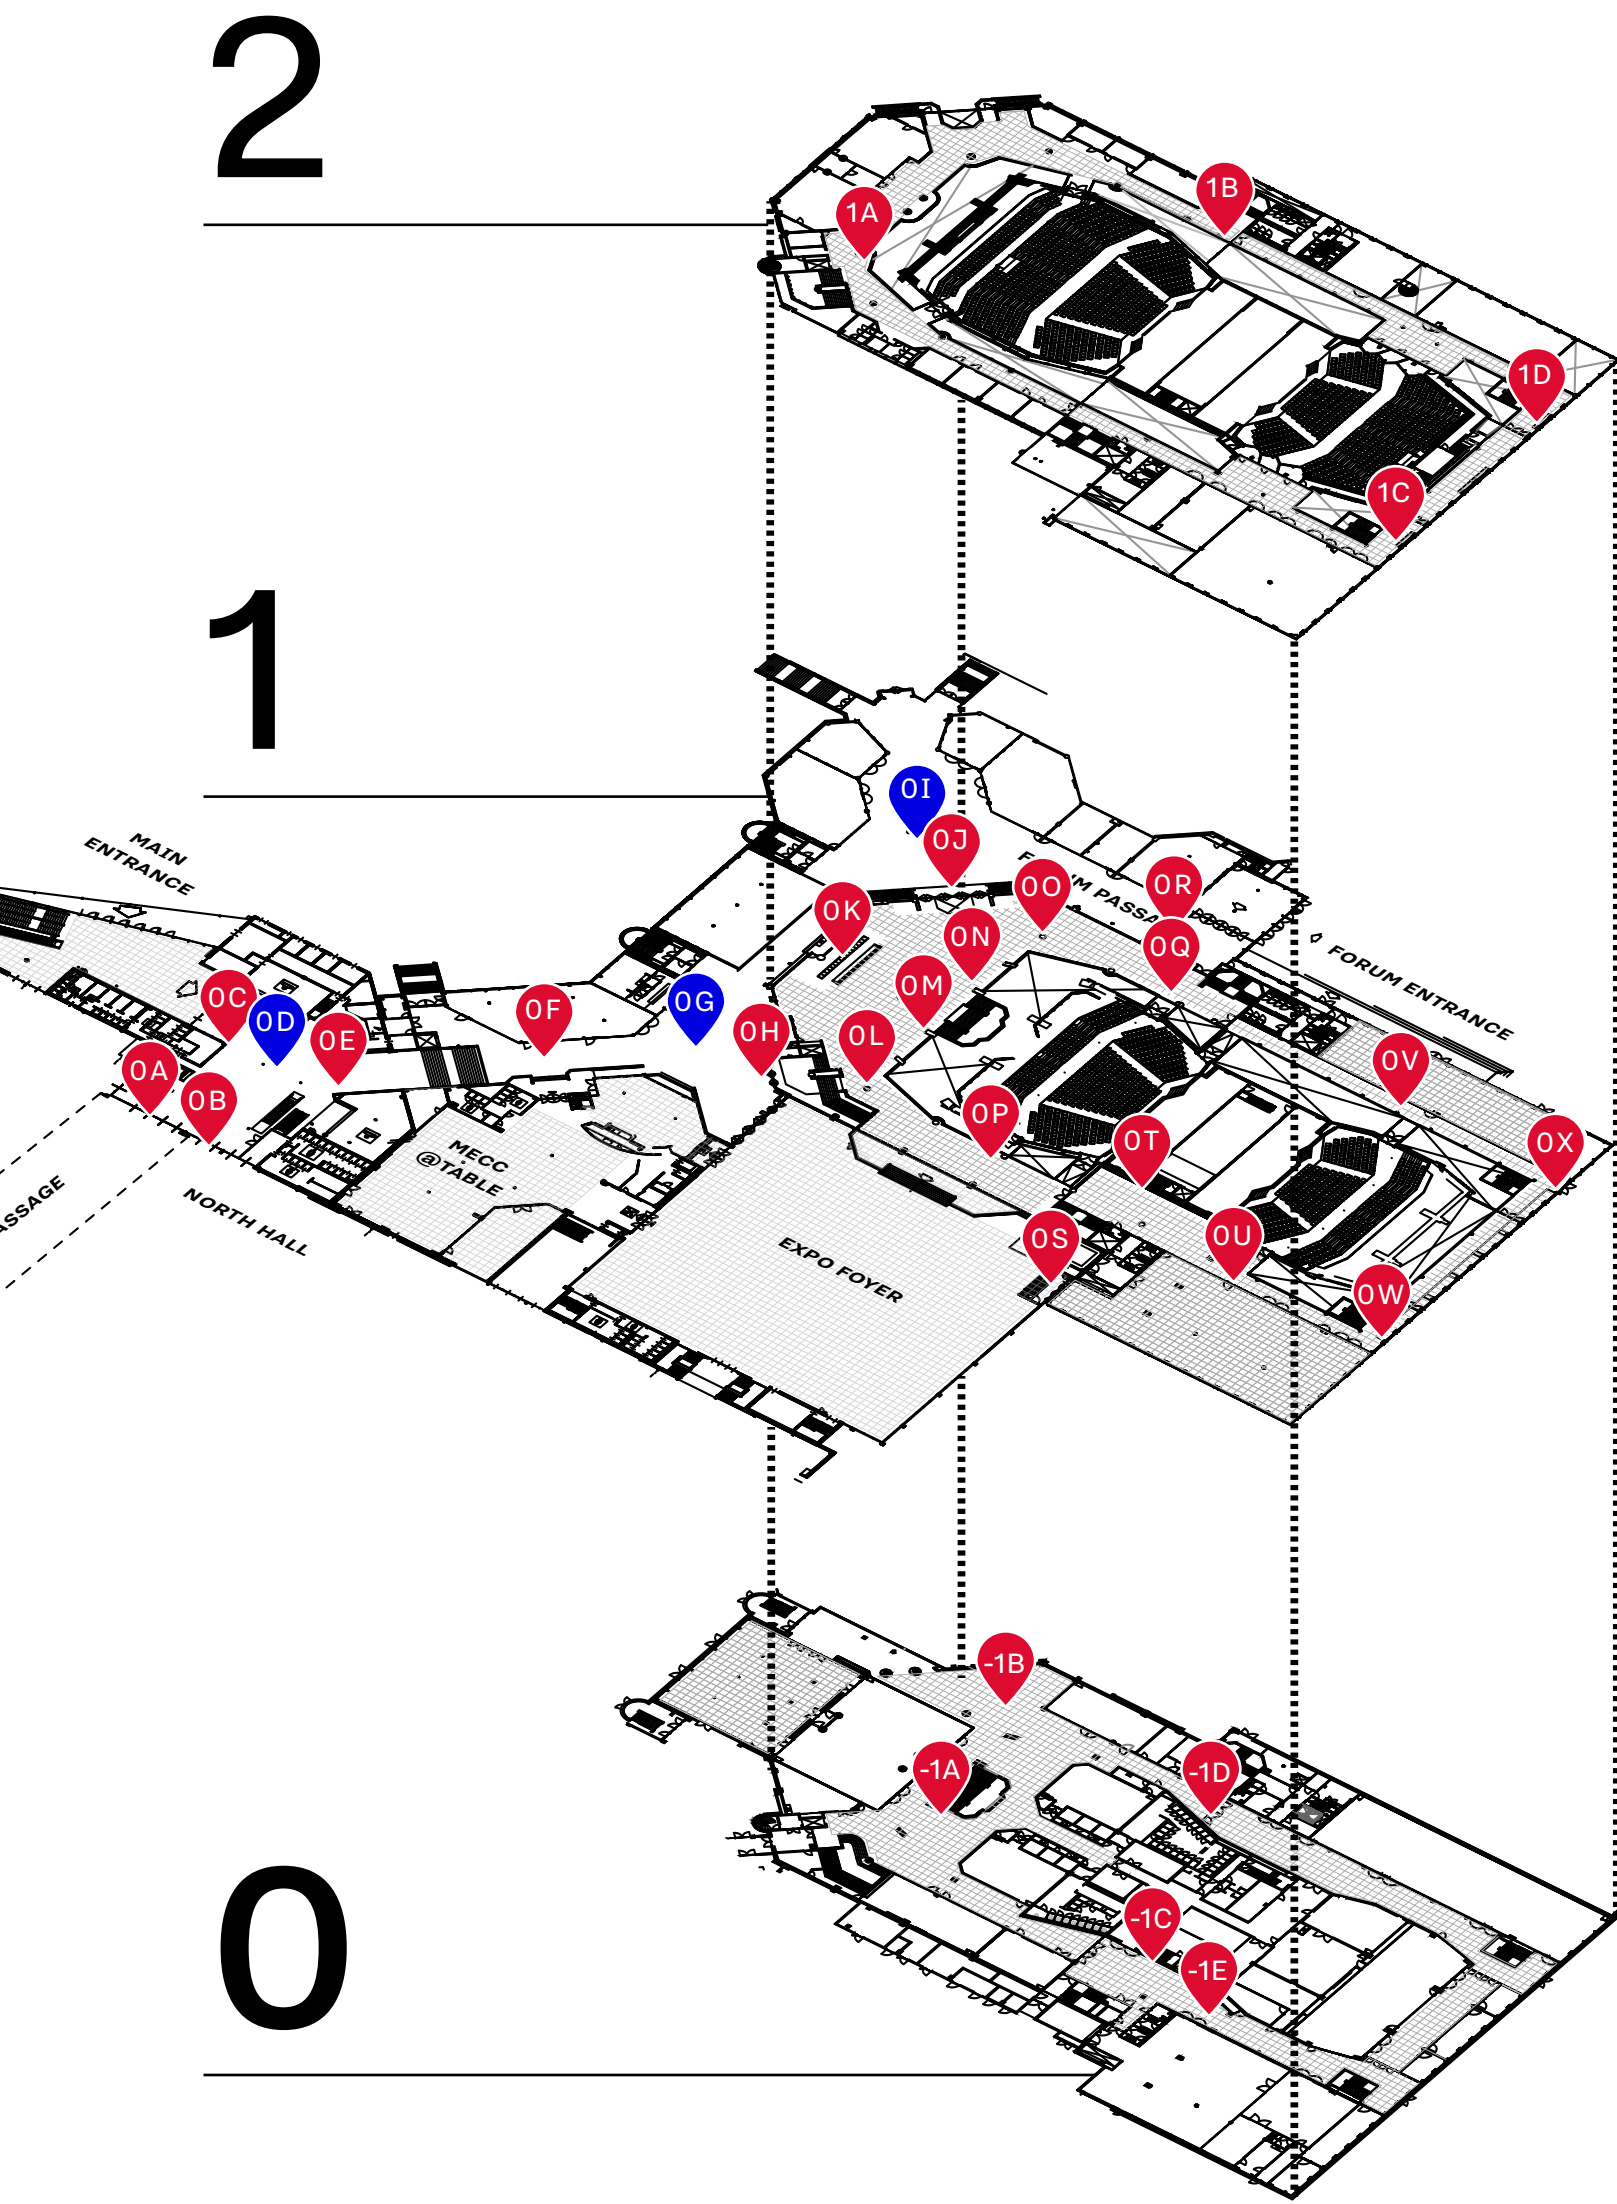

*Ask for availability for other columns throughout the venue

Product	Item price	Size (W x H)	Location
A Sticker sidewall	€ 128,- per element	110 x 160 cm	Forum Passage
B Sticker sidewall	€ 104,- per element	110 x 100 cm	Forum Passage
C Window sticker	€ 64,- per M ²	100 x 100 cm	Forum Passage
D Wall passage	€ 175,- per door/wall element	122 x 275 cm	Forum Passage

Narrowcasting

Product number	Setup	Location	
1A	PR1	Single screen	Promenade
1B	PR	Single screen	Promenade
1C	PR4	Single screen (portrait)	Promenade
1D	PR3	Single screen (portrait)	Promenade
0A	HE2a, HE2b	Double screen	Main entrance
0B	HE3a, HE3b	Double screen	Main entrance
0C	HE1a, HE1b	Double screen (portrait)	Main entrance
0D	HE4a, HE4b, HE4c	Triple screen	Main entrance
0E	HE6 Touch & HE5 video wall	Touch screen & single big screen	Main entrance
0F	FP4b, FP4a	Double screen	Forum Passage
0G	FP2a, FP2b, FP2c	Triple screen	Forum Passage
0H	CC Kleine ingang	Single screen	Forum Passage
0I	FP3a, FP3b	Double screen	Forum Passage
0J	CC Grote ingang	Single screen	Forum Passage
0K	TRa / TRi	10 screens	Trajectum
0L	TR1a	Single screen	Trajectum
0M	TR1b	Single screen	Trajectum
0N	TR1c	Single screen	Trajectum
0O	TR1d	Single screen	Trajectum
0P	TR8a, TR8b	Double screen	Trajectum
0Q	TR2a, TR2b	Double screen	Trajectum
0R	FP4a, FP4b	Double screen	Forum Passage
0S	BF, FF	Double screen	Brightlands Foyer
0T	TR7	Single screen	Trajectum
0U	TR6a, TR6b	Double screen	Trajectum
0V	TR3a, TR3b	Double screen	Trajectum
0W	TR4	Single screen (portrait)	Trajectum
0X	TR5	Single screen (portrait)	Trajectum
-1A	LO1	Single screen	Lobby
-1B	LO2	Single screen	Lobby
-1C	LO5	Single screen	Lobby
-1D	LO3a, LO3b	Double screen	Lobby
-1E	LO4	Single screen	Lobby