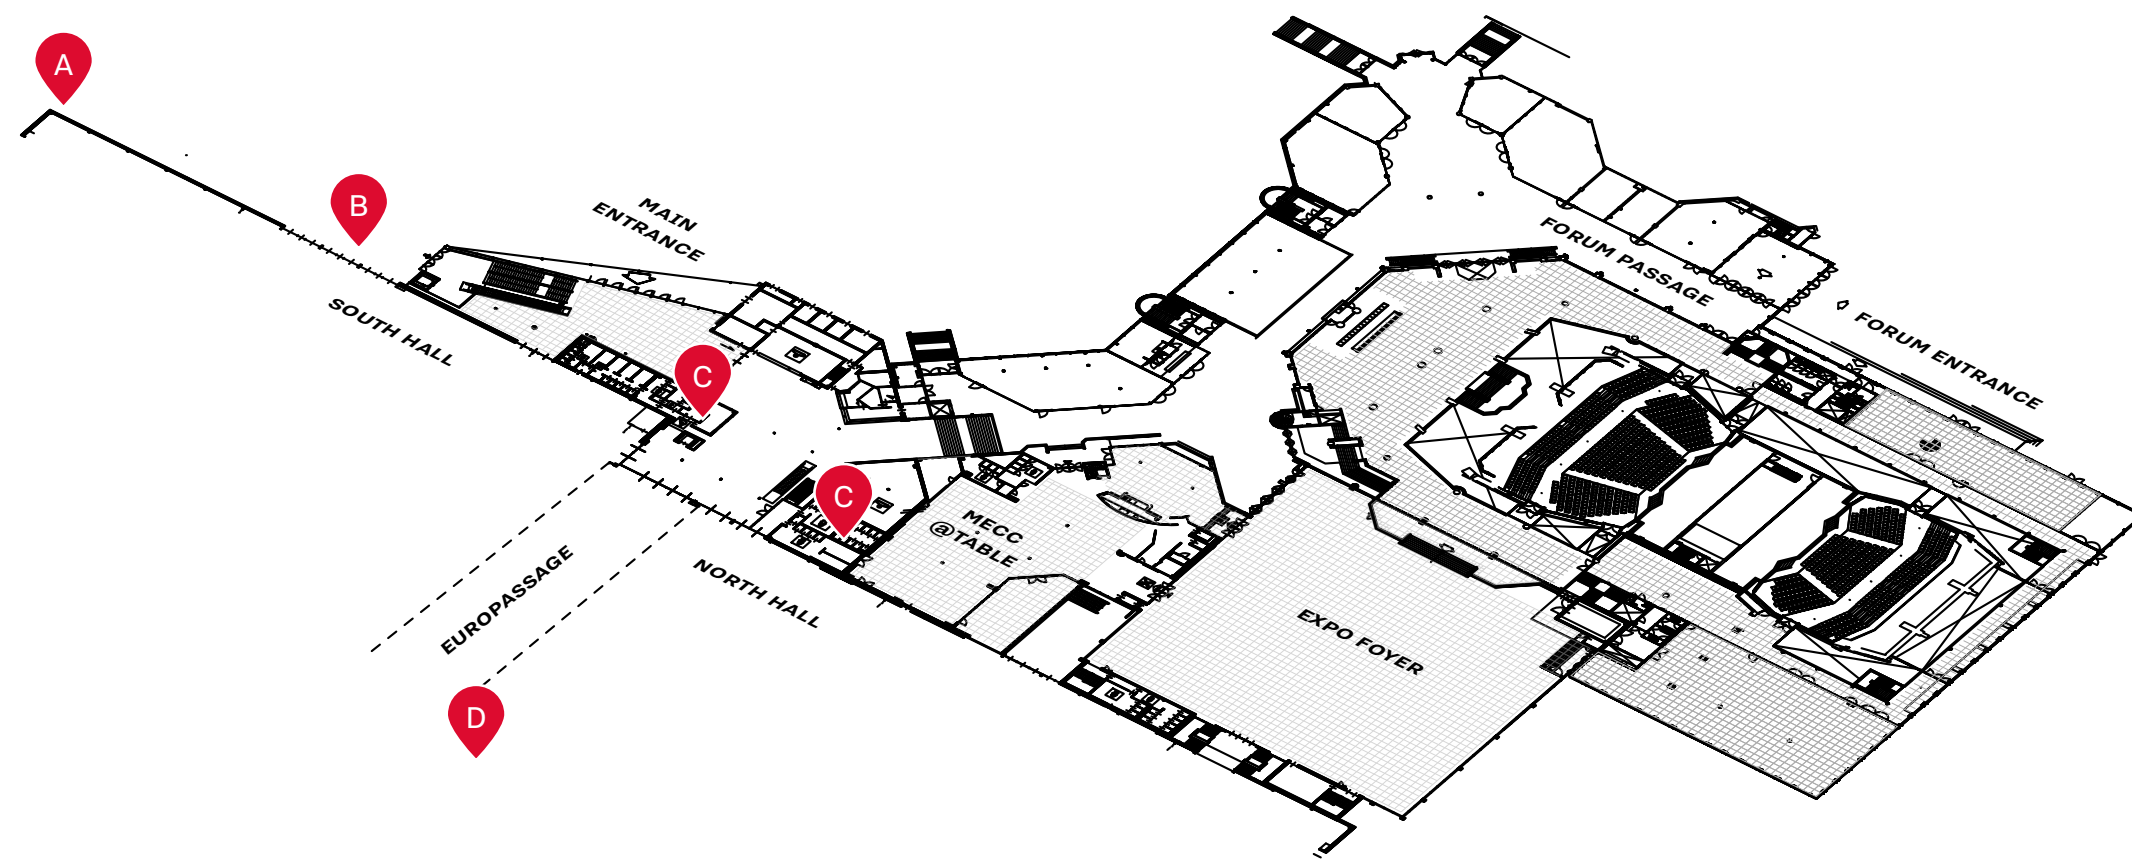

Product	Base price	4 mos.	12 mos.	Size (W x H)	Location
A Posters elevator parking garage	On request	On request	On request	A0 (1 pc)	Elevator P1
B Posters Maastricht Passage	€ 151,-	€ 452,-	€ 4.523,-	A0 (6 pcs)	Maastricht Passage
B Posters Maastricht Passage	€ 257,-	€ 770,-	€ 7.695,-	A0 (12 pcs)	Maastricht Passage
B Posters Maastricht Passage	€ 365,-	€ 1.094,-	€ 10.935,-	A0 (18 pcs)	Maastricht Passage
C Posters toilets main entrance	€ 180,-	€ 540,-	€ 5.400,-	A3 (27 pcs)	Main Entrance
D Posters toilets west entrance	€ 145,-	€ 435,-	€ 4.354,-	A3 (18 pcs)	West Entrance
E Mobile registration desk cover	€ 210,-	-	-	202 x 104 cm	-
Mobile registration desk top	€ 113,-	-	-	202 x 30 cm	-