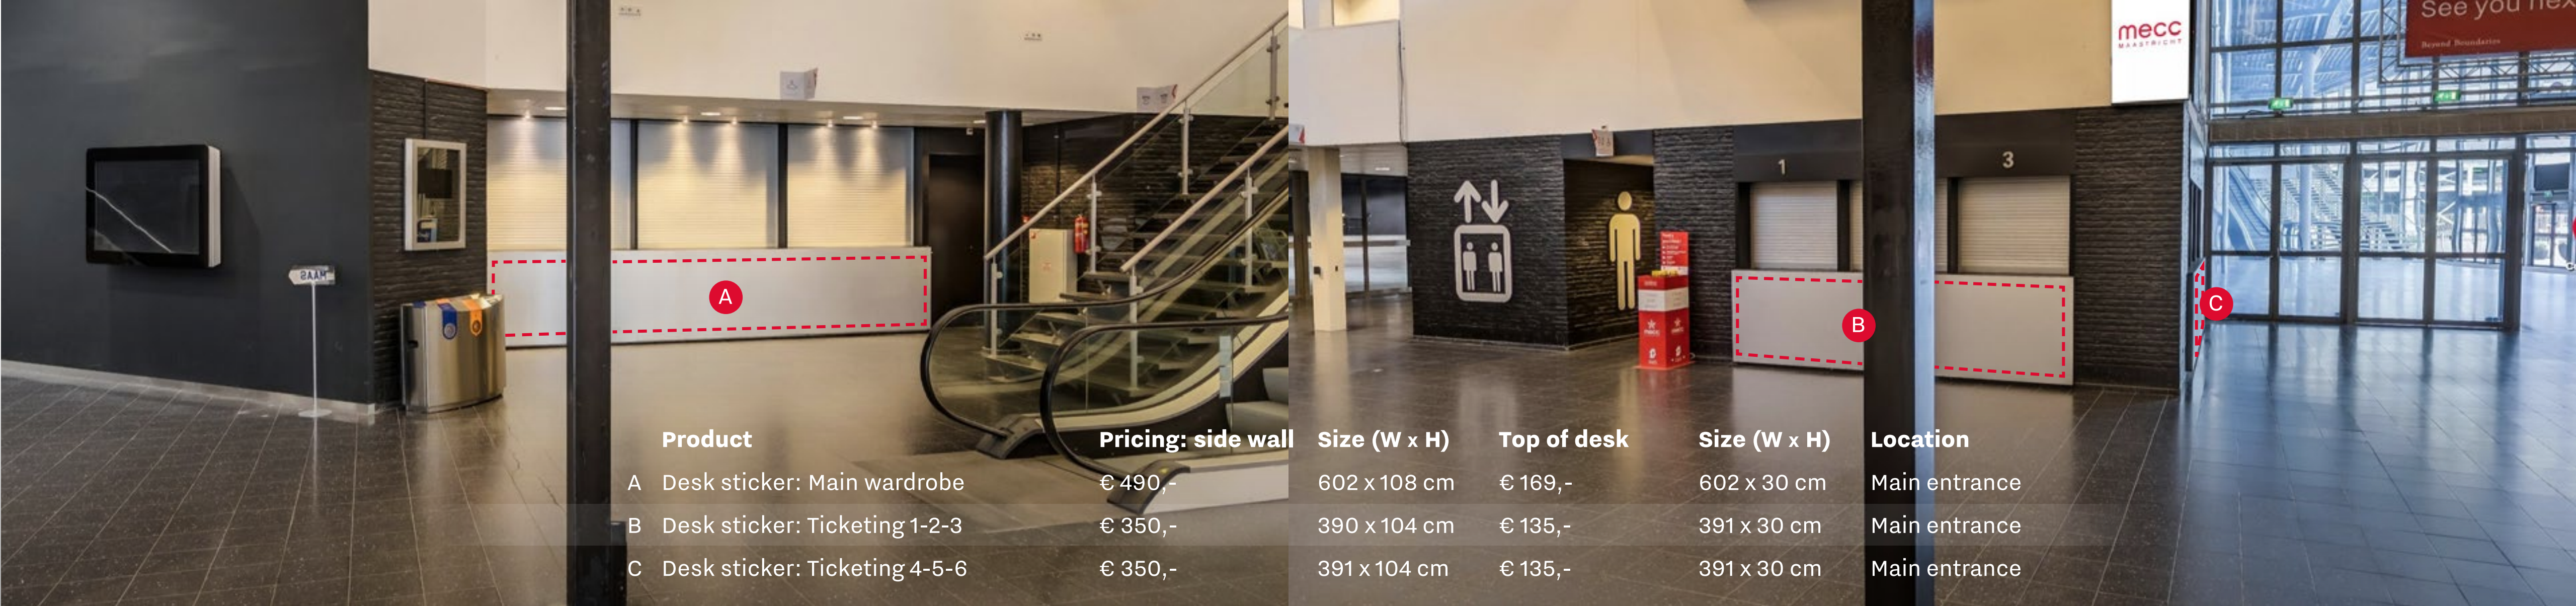

Create a welcoming atmosphere and captivate attendees from the moment they arrive. Make a memorable first impression with our versatile marketing possibilities.

Product	Item price	1 mos.	12 mos.	Size (W x H)	Location
A Welcome board (forex)	€ 721,-			350 x 165 cm	Main entrance
B 4 Screens at main entrance	€ 450,-			1920 x 1080 px	Main entrance
C Welcome banner	€ 750,-			525 x 125 cm	Winter garden
D Goodbye banner	€ 750,-			525 x 125 cm	Main entrance
E Large Advertising banner	€ 651,-	€1.953	€19.530	325 x 325 cm	Winter garden
F Small Advertising banner	€ 644,-	€ 1.932,-	€ 19.320,-	325 x 225 cm	Winter garden