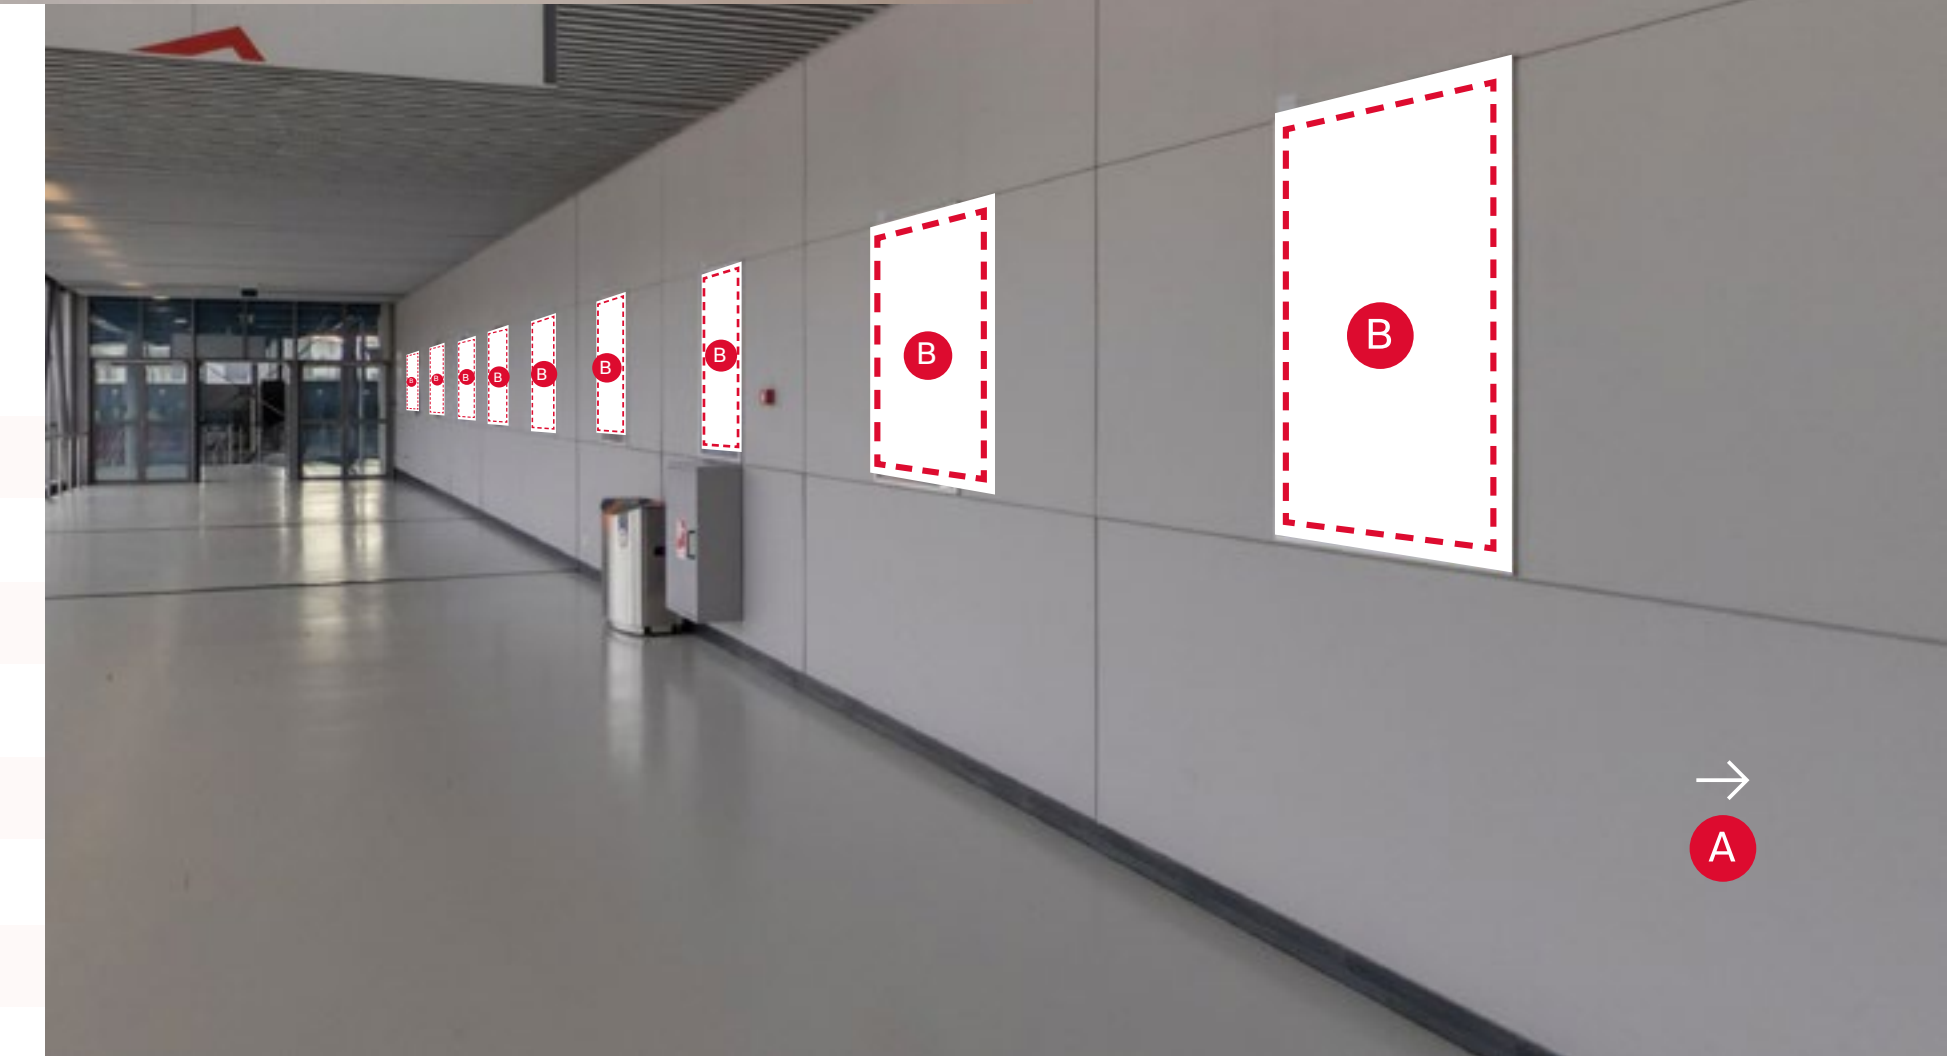

Product	Base price	4 mos.	12 mos.	Size (W x H)	Location
A Posters elevator parking garage	On request	On request	On request	A0 (1 pc)	Elevator P1
B Posters Maastricht Passage	€ 151,-	€ 452,-	€ 4.523,-	A0 (6 pcs)	Maastricht Passage
B Posters Maastricht Passage	€ 257,-	€ 770,-	€ 7.695,-	A0 (12 pcs)	Maastricht Passage
B Posters Maastricht Passage	€ 365,-	€ 1.094,-	€ 10.935,-	A0 (18 pcs)	Maastricht Passage
C Posters toilets main entrance	€ 180,-	€ 540,-	€ 5.400,-	A3 (27 pcs)	Main Entrance
D Posters toilets west entrance	€ 145,-	€ 435,-	€ 4.354,-	A3 (18 pcs)	West Entrance
E Mobile registration desk cover	€ 210,-	-	-	202 x 104 cm	-
Mobile registration desk top	€ 113,-	-	-	202 x 30 cm	-