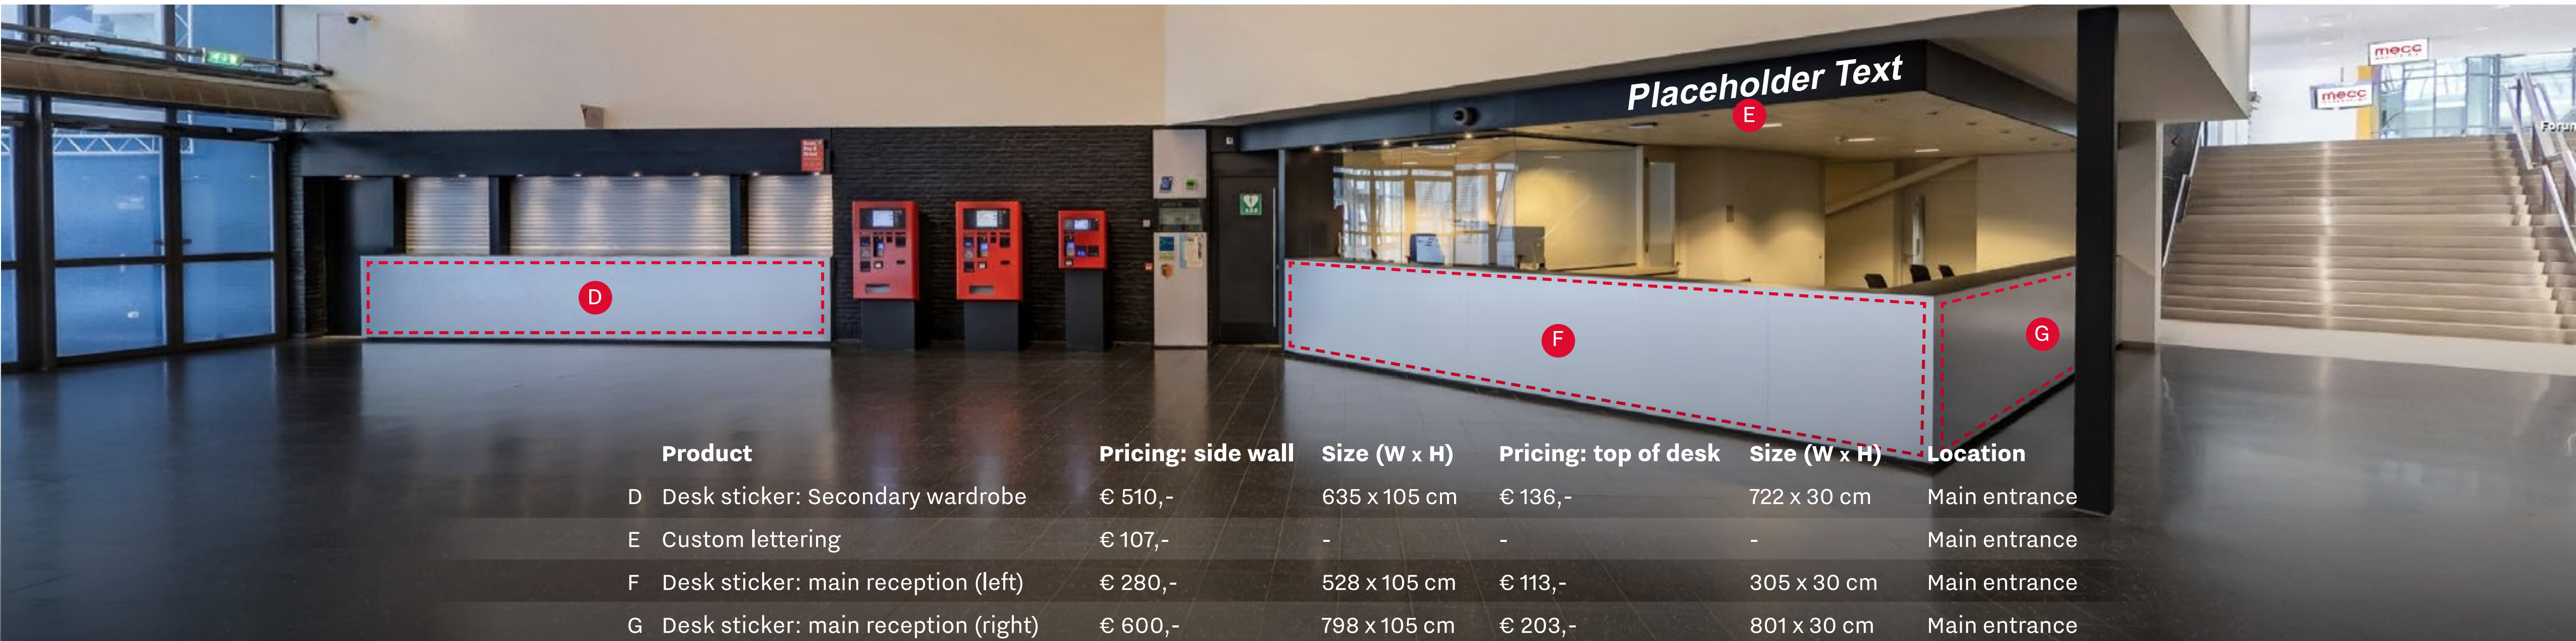

Product	Pricing: side wall	Size (W x H)	Pricing: top of desk	Size (W x H)	Location
D Desk sticker: Secondary wardrobe	€ 510,-	635 x 105 cm	€ 136,-	722 x 30 cm	Main entrance
E Custom lettering	€ 107,-	-	-	-	Main entrance
F Desk sticker: main reception (left)	€ 280,-	528 x 105 cm	€ 113,-	305 x 30 cm	Main entrance
G Desk sticker: main reception (right)	€ 600,-	798 x 105 cm	€ 203,-	801 x 30 cm	Main entrance