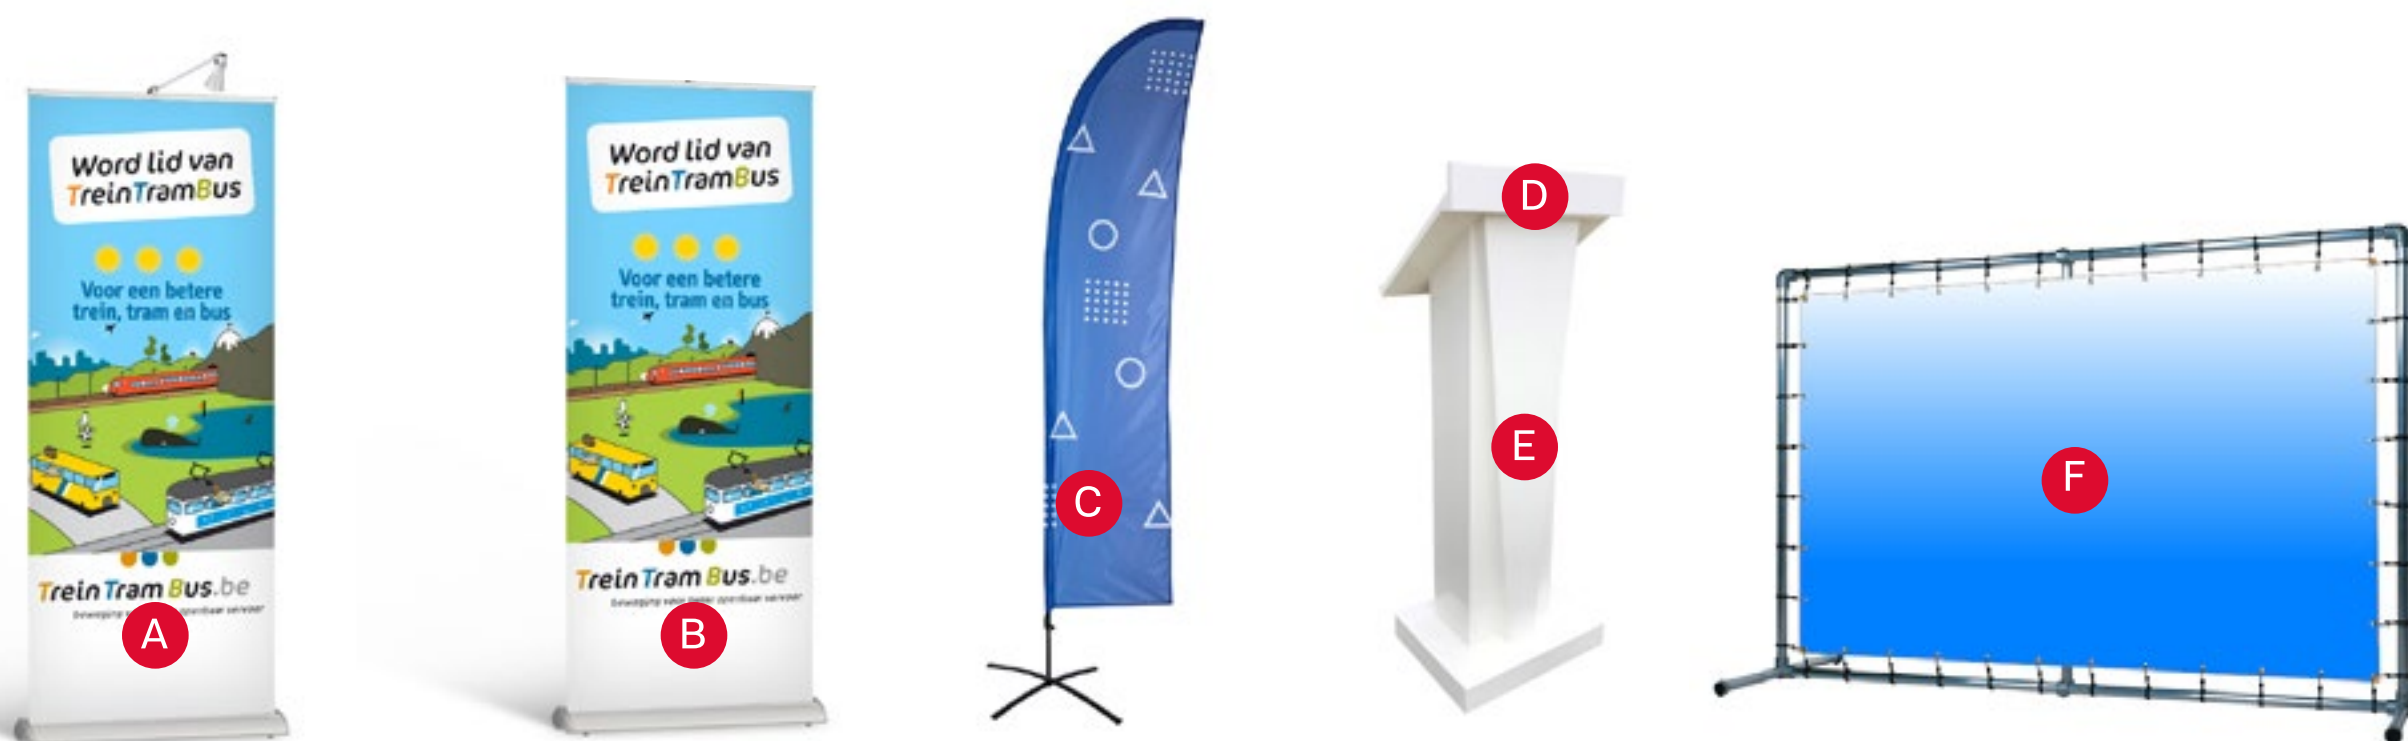

Promo Items

Product	Item price (per item)	Size (W x H)
A Roll-up banner Deluxe	€ 290,-	100 x 200 cm (1 pc)
Roll-up banners Deluxe	€ 260,-	100 x 200 cm (5 pcs)
B Roll-up banner Budget	€ 203,-	100 x 200 cm (1 pc)
Roll-up banners Budget	€ 200,-	100 x 200 cm (5 pcs)
C Beach Flag	€ 79,-	70 x 300 cm (1 pc)
D Lectern - top section	1 pc. € 158,- / 5 pcs. € 151,-	54,0 x 90,0 cm
E Lectern - lower section	1 pc. € 113,- / 5 pcs. € 101,-	59,8 x 17,5 cm
F Free standing frame	€ 1.050,-	100 x 300 cm
Forex sign (3mm)	€ 56,-	A2
Forex sign (3mm)	€ 250,-	200 x 50 cm