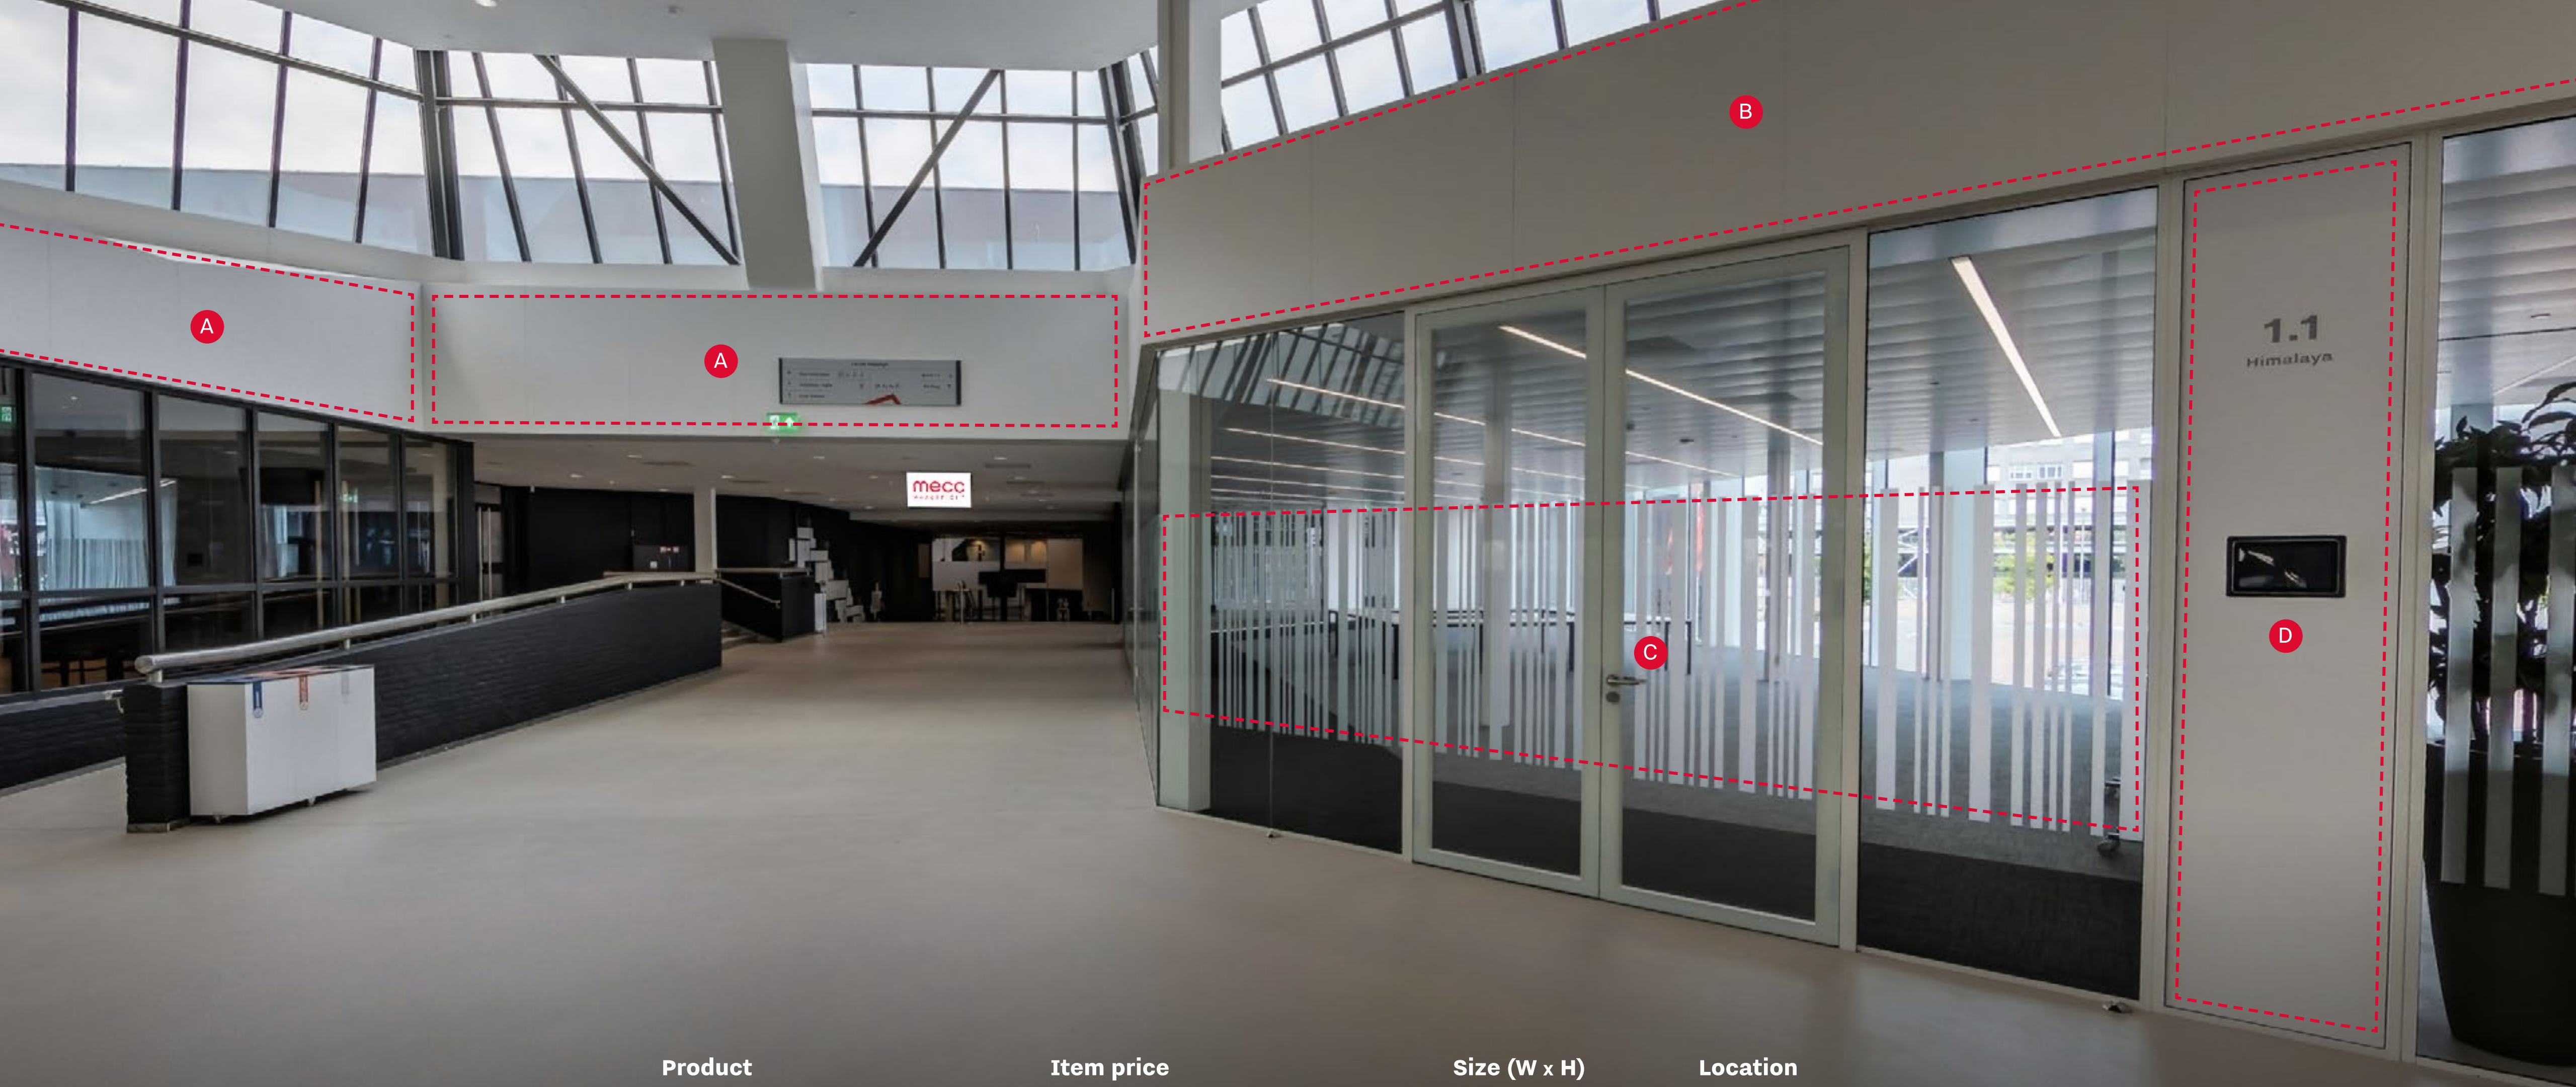

Product	Item price	Size (W x H)	Location
A Sticker sidewall	€ 128,- per element	110 x 160 cm	Forum Passage
B Sticker sidewall	€ 104,- per element	110 x 100 cm	Forum Passage
C Window sticker	€ 64,- per M²	100 x 100 cm	Forum Passage
D Wall passage	€ 175,- per door/wall element	122 x 275 cm	Forum Passage