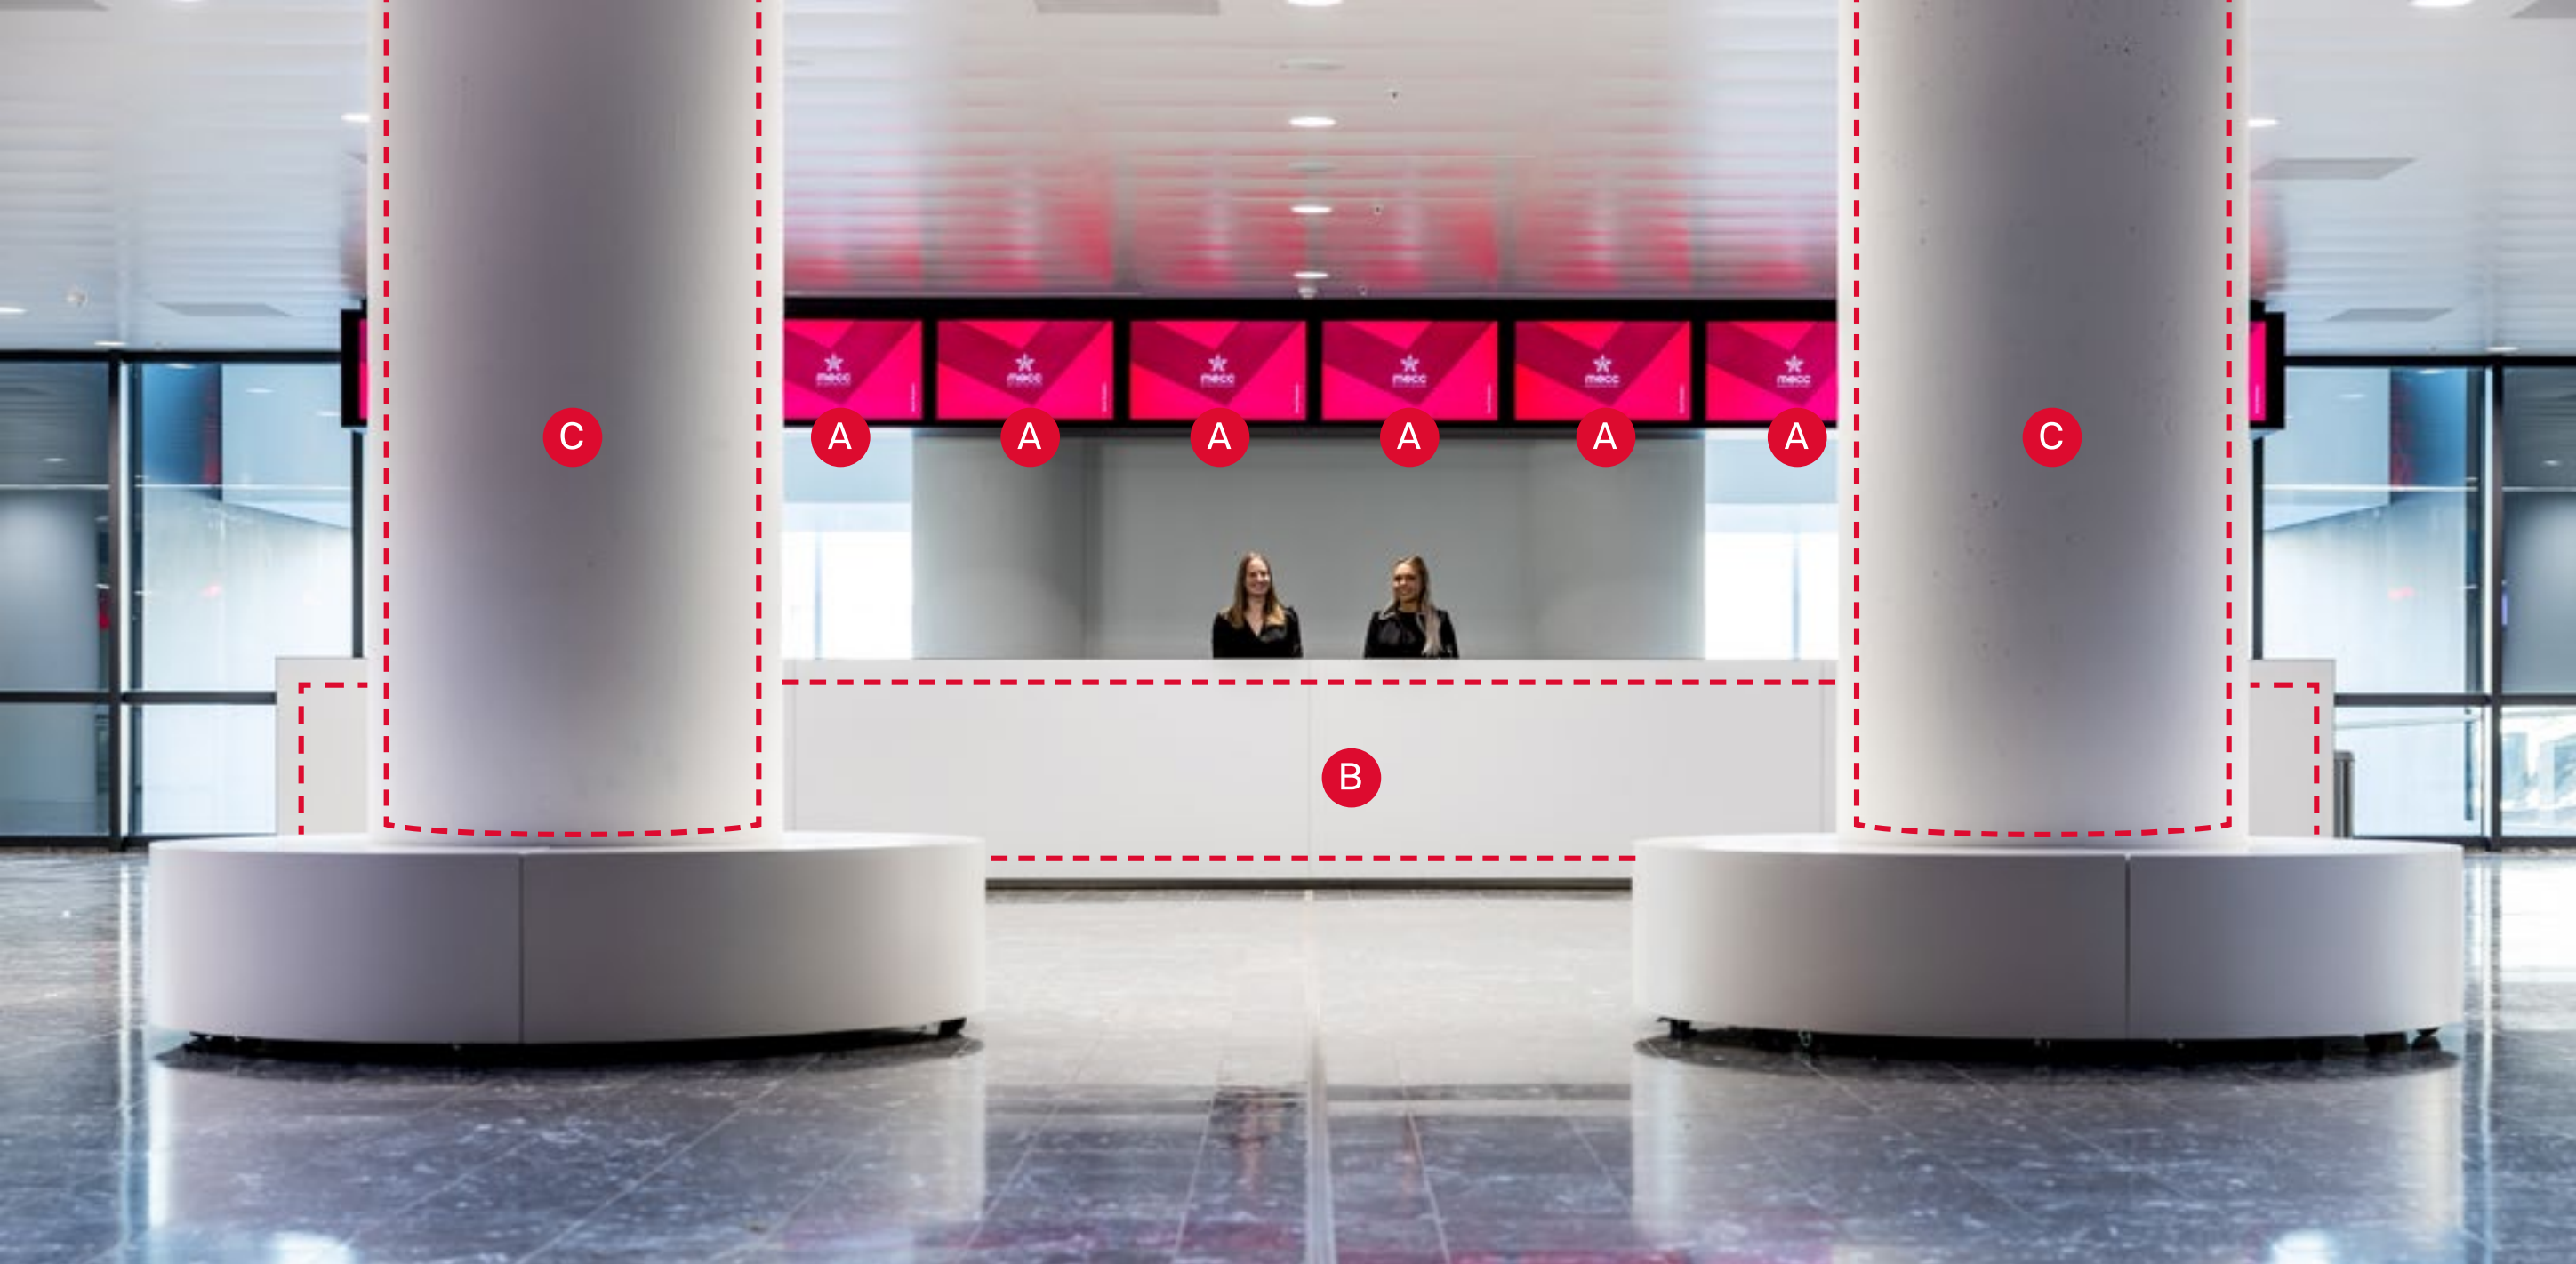

Product

Item price

Size (W x H)

Location

A	Stickers staircase near main entrance	€ 780,-	300 x 15 cm (38 pcs)	Main entrance
B	Floor stickers footsteps (or shape)	€ 590,-	30 x 12 cm (200 pcs)	On request
C	Desk sticker - Office 1.2	€ 420,-	467 x 104 cm	Forum Passage
	Desk sticker - Top - Office 1.2	€ 146,-	467 x 30 cm	Forum Passage
D	Escalator sticker: handrail	€ 24,- per meter	7 x 100 cm	Main entrance
E	Escalator sticker: side wall	€ 1.393,-	Custom	Main entrance
	Escalator sticker: side wall	€ 1.393,-	Custom	Main entrance

Transform MECC Maastricht's main entrance! Add stickers to escalators, footstep stickers, and dress up the reception desk. Create an immersive experience from the first step.

Product	Item price	Size (W x H)	Location
A Congress Center circle stickers	€ 530,-	177 cm diameter	Forum passage
B Expo Foyer balustrade stickers	2 pcs. € 450,- 4 pcs. € 770,-	298 x 78 cm	Expo Foyer
C Expo Foyer balustrade stickers	2 pcs. € 350,- 4 pcs. € 718,-	251 x 78 cm	Expo Foyer